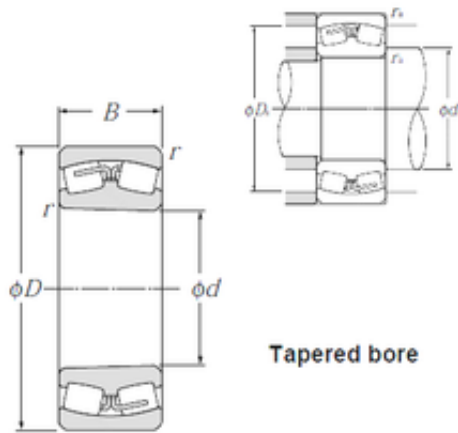

Bearing de Mexico, S.A.

230/630BK NTN Spherical Roller Bearings

Bearing No. 230/630BK

Size	630x920x212 mm
Bore Diameter	630 mm
Outer Diameter	920 mm
Width	212 mm
d	630 mm
D	920 mm
B	212 mm
C	212 mm
r min.	7,5 mm
da min.	666 mm
Da max.	884 mm
ra max.	6 mm
Weight	464 Kg
Basic dynamic load rating (C)	5 900 kN
Basic static load rating (C0)	13 000 kN
(Grease) Lubrication Speed	310 r/min
(Oil) Lubrication Speed	400 r/min
Calculation factor (e)	0,22
Calculation factor (Y0)	3,07
Calculation factor (Y1)	3,14

230/630BK Bearing 2D drawings and 3D CAD models