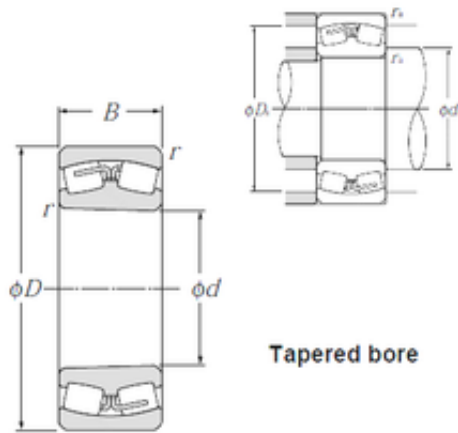

Bearing de Mexico, S.A.

239/630K NTN Spherical Roller Bearings

Bearing No. 239/630K

Size	630x850x165 mm
Bore Diameter	630 mm
Outer Diameter	850 mm
Width	165 mm
d	630 mm
D	850 mm
B	165 mm
C	165 mm
r min.	6 mm
da min.	658 mm
Da max.	822 mm
ra max.	5 mm
Weight	268 Kg
Basic dynamic load rating (C)	3 700 kN
Basic static load rating (C0)	9 250 kN
(Grease) Lubrication Speed	320 r/min
(Oil) Lubrication Speed	420 r/min
Calculation factor (e)	0,18
Calculation factor (Y0)	3,58
Calculation factor (Y1)	3,66

239/630K Bearing 2D drawings and 3D CAD models