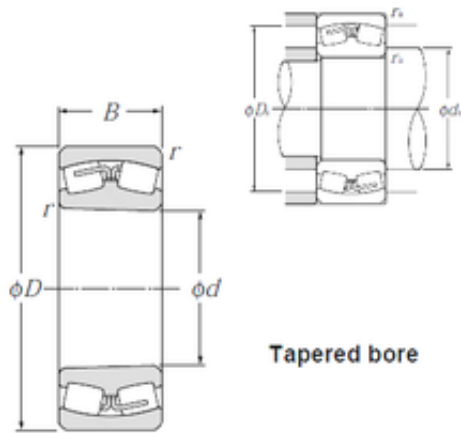

### 232/600BK NTN Spherical Roller Bearings

Bearing No. 232/600BK

Size	600x1090x388 mm
Bore Diameter	600 mm
Outer Diameter	1090 mm
Width	388 mm
d	600 mm
D	1 090 mm
B	388 mm
C	388 mm
r min.	9,5 mm
da min.	644 mm
Da max.	1 046 mm
ra max.	8 mm
Weight	1 490 Kg
Basic dynamic load rating (C)	12 200 kN
Basic static load rating (C0)	23 700 kN
(Grease) Lubrication Speed	250 r/min
(Oil) Lubrication Speed	320 r/min
Calculation factor (e)	0,36
Calculation factor (Y0)	1,82
Calculation factor (Y1)	1,86

232/600BK Bearing 2D drawings and 3D CAD models