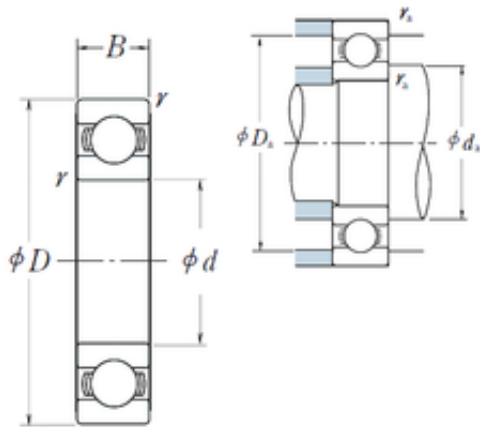

Bearing de Mexico, S.A.

Black Deep Groove Ball Bearing NSK 6306 6228
6210 6001 6802 RS 696zz Chrome Steel Bearing
698 F603zz

Bearing No. 6306

6306 Bearing 2D drawings and 3D CAD models

Size	30x72x19 mm
Bore Diameter	30 mm
Outer Diameter	72 mm
Width	19 mm
d	30 mm
D	72 mm
B	19 mm
C	19 mm
r min.	1,1 mm
da min.	36,5 mm
da max	42,5 mm
Da max.	65,5 mm
ra max.	1 mm
Weight	0,345 Kg
Basic dynamic load rating (C)	26,7 kN
Basic static load rating (C0)	15 kN
(Grease) Lubrication Speed	9 500 r/min
(Oil) Lubrication Speed	12 000 r/min
Category	Single Row Ball Bearings
Inventory	0.0
Manufacturer Name	NSK
Minimum Buy Quantity	N/A
Weight / Kilogram	0.352
EAN	0029176016691

Bearing de Mexico, S.A.

Product Group	B00308
Enclosure	Open
Precision Class	ABEC 1 ISO P0
Maximum Capacity / Filling Slot	No
Rolling Element	Ball Bearing
Snap Ring	No
Internal Special Features	No
Cage Material	Steel
Internal Clearance	C0-Medium
Inch - Metric	Metric
Long Description	30MM Bore; 72MM Outside Diameter; 19MM Outer Race Diameter; Open; Ball Bearing; ABEC 1 ISO P0; No Filling Slot; No Snap Ring; No Internal Special Features
Category	Single Row Ball Bearing
UNSPSC	31171504
Harmonized Tariff Code	8482.10.50.68
Noun	Bearing
Keyword String	Ball
Manufacturer URL	http://www.nskamericas.com
Manufacturer Item Number	6306
Weight / LBS	0.342
Outer Race Width	0.748 Inch 19 Millimeter
Outside Diameter	2.835 Inch 72 Millimeter
Bore	1.181 Inch 30 Millimeter
bore diameter:	30 mm
internal clearance:	C0
outside diameter:	72 mm
dynamic load capacity:	26700 N
overall width:	19 mm