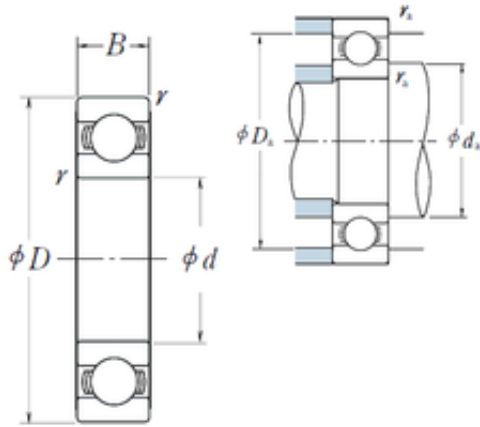

### 50 mm x 110 mm x 27 mm 22216MB/W33, 22216MBK/W33 Spherical Roller Bearing

Bearing No. 6310

6310 Bearing 2D drawings and 3D CAD models

Size	50x110x27 mm
Bore Diameter	50 mm
Outer Diameter	110 mm
Width	27 mm
d	50 mm
D	110 mm
B	27 mm
C	27 mm
r min.	2 mm
da min.	59 mm
da max	68 mm
Da max.	101 mm
ra max.	2 mm
Weight	1,06 Kg
Basic dynamic load rating (C)	62 kN
Basic static load rating (C0)	38,5 kN
(Grease) Lubrication Speed	6 000 r/min
(Oil) Lubrication Speed	7 500 r/min
Category	Single Row Ball Bearings
Inventory	0.0
Manufacturer Name	NSK
Minimum Buy Quantity	N/A
Weight / Kilogram	1.06
EAN	0029176017070
Product Group	B00308

## Bearing de Mexico, S.A.

Enclosure	Open
Precision Class	ABEC 1   ISO P0
Maximum Capacity / Filling Slot	No
Rolling Element	Ball Bearing
Snap Ring	No
Internal Special Features	No
Cage Material	Steel
Internal Clearance	C0-Medium
Inch - Metric	Metric
Long Description	50MM Bore; 110MM Outside Diameter; 27MM Outer Race Diameter; Open; Ball Bearing; ABEC 1   ISO P0; No Filling Slot; No Snap Ring; No Internal Special Features
Category	Single Row Ball Bearing
UNSPSC	31171504
Harmonized Tariff Code	8482.10.50.68
Noun	Bearing
Keyword String	Ball
Manufacturer URL	<a href="http://www.nskamericas.com">http://www.nskamericas.com</a>
Manufacturer Item Number	6310
Weight / LBS	1.062
Outside Diameter	4.331 Inch   110 Millimeter
Outer Race Width	1.063 Inch   27 Millimeter
Bore	1.969 Inch   50 Millimeter
bore diameter:	50 mm
internal clearance:	C0
outside diameter:	110 mm
dynamic load capacity:	62000 N
overall width:	27 mm
precision rating:	ABEC1, P0