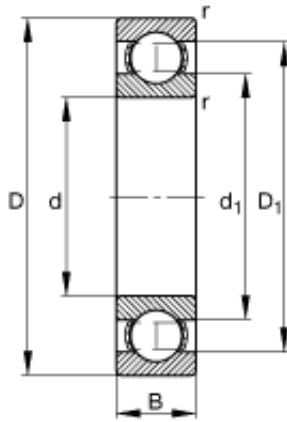

Bearing de Mexico, S.A.

60 mm x 130 mm x 31 mm 22320MB/W33, 22320MBK/W33 Spherical Roller Bearing

Bearing No. 6312

Size	60x130x31 mm
Bore Diameter	60 mm
Outer Diameter	130 mm
Width	31 mm
d	60 mm
D	130 mm
B	31 mm
D_1	108,4 mm
$D_{a \max}$	118 mm
d_1	81,6 mm
$d_{a \min}$	72 mm
$r_{a \max}$	2,1 mm
r_{\min}	2,1 mm
m	1,75 kg / Weight
C_r	89000 N / Dynamic load rating (radial)
C_{0r}	52000 N / Static load rating (radial)
n_G	7900 1/min / Limiting speed
n_B	6700 1/min / Reference speed
C_{ur}	3500 N / Fatigue limit load, radial

6312 Bearing 2D drawings and 3D CAD models